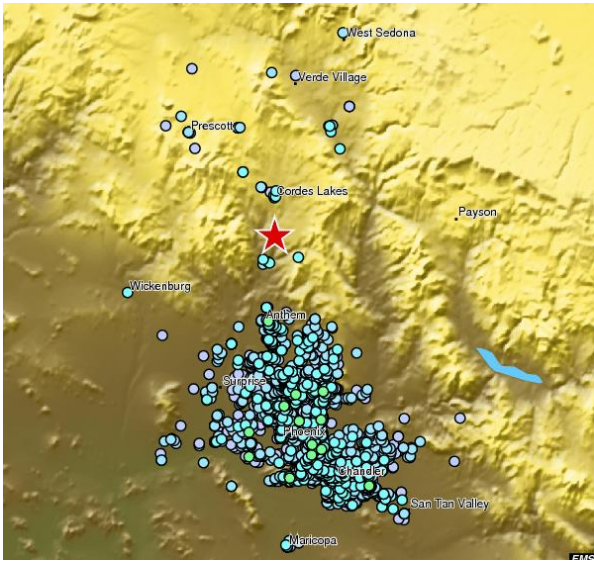

15 minutes de Gloire!

15 minutes de Gloire? Vraiment

Vrai Partout!

Jan. 6, 2016 M4.4, Notification: 8 min 58s

M 4.4 SOUTHERN CALIFORNIA
2016-01-06 06:42:34 -0800 PST

● New visitors to the EMSC website	■ P wave	★ Epicenter
▲ Regional audience (at least one visit in the last 12 months)	■ S wave	

Collecte de témoignages dans les 30 premières min

M4.1 Arizona: 2 400 M7.5 Afghanistan: 450

M4.2 England: 700 M5.2 Malaysia: 160

Collecte de témoignages dans les 30 premières min

M4.9 Vancouver: 2 100 M6.7 India: 820

M4.4 California: 850 M6.3 Afghanistan: 900

Des conséquences inattendues

- Waze mapped in real time police roadblocks during January 2015 terrorist attacks in Paris
- Citizen empowerment:
 - #Portesouvertes : second most popular #