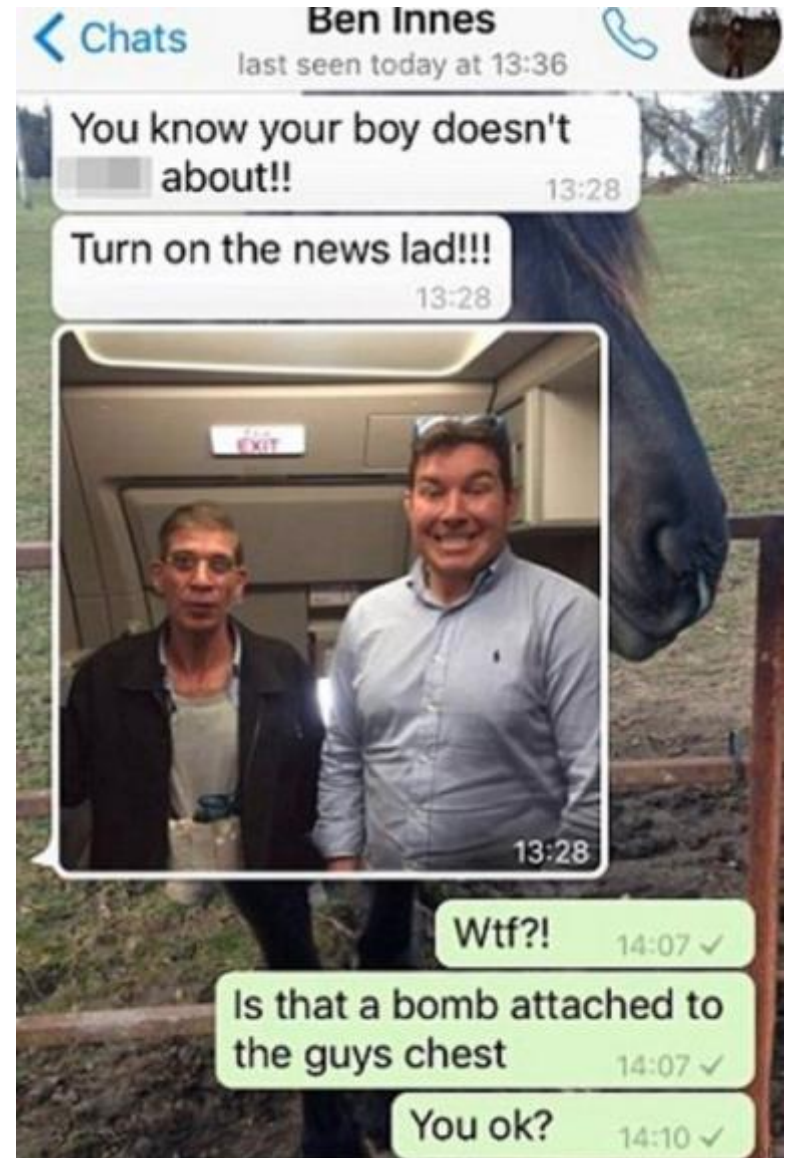

15 minutes de Gloire!

15 minutes de Gloire? Vraiment

Vrai Partout!

Jan. 6, 2016 M4.4, Notification: 8 min 58s

M 4.4 SOUTHERN CALIFORNIA
2016-01-06 06:42:34 -0800 PST

● New visitors to the EMSC website	■ P wave	★ Epicenter
▲ Regional audience (at least one visit in the last 12 months)	■ S wave	

M4.4 California: 850 M6.3 Afghanistan: 900

Des conséquences inattendues

- Waze mapped in real time police roadblocks during January 2015 terrorist attacks in Paris
- Citizen empowerment:
 - #Portesouvertes : second most popular #