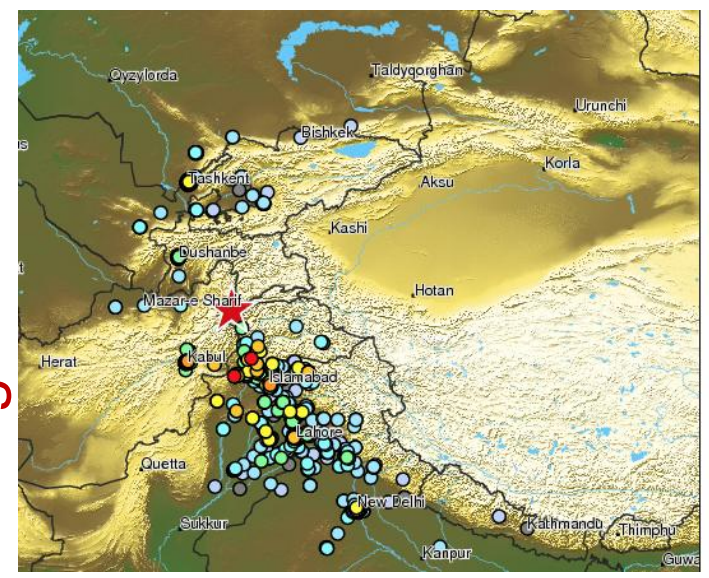

15 minutes de Gloire!

15 minutes de Gloire? Vraiment

Vrai Partout!

Jan. 6, 2016 M4.4, Notification: 8 min 58s

M 4.4 SOUTHERN CALIFORNIA
2016-01-06 06:42:34 -0800 PST

● New visitors to the EMSC website	■ P wave	★ Epicenter
▲ Regional audience (at least one visit in the last 12 months)	■ S wave	

Collecte de témoignages dans les 30 premières min

M4.1 Arizona: 2 400 M7.5 Afghanistan: 450

M4.2 England: 700 M5.2 Malaysia: 160

Collecte de témoignages dans les 30 premières min

M4.9 Vancouver: 2 100 M6.7 India: 820

M4.4 California: 850 M6.3 Afghanistan: 900

Des conséquences inattendues

- Waze mapped in real time police roadblocks during January 2015 terrorist attacks in Paris
- Citizen empowerment:
 - #Portesouvertes : second most popular #