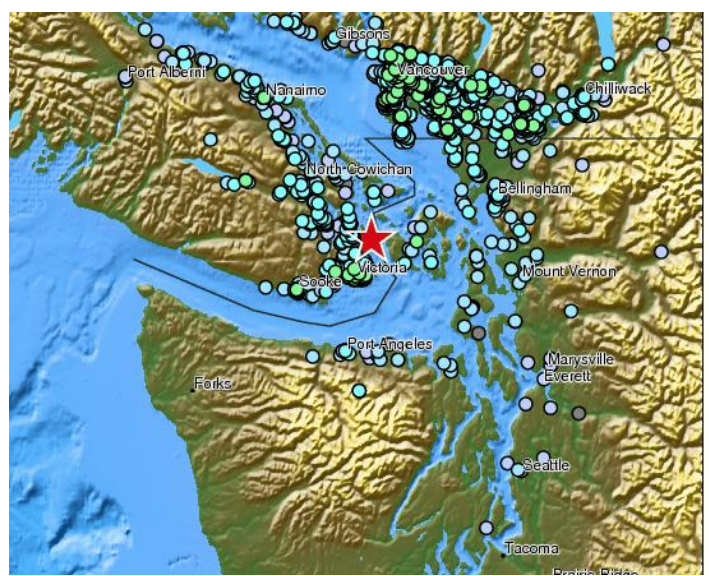

15 minutes de Gloire!

15 minutes de Gloire? Vraiment

Vrai Partout!

Jan. 6, 2016 M4.4, Notification: 8 min 58s

M 4.4 SOUTHERN CALIFORNIA
2016-01-06 06:42:34 -0800 PST

● New visitors to the EMSC website	■ P wave	★ Epicenter
▲ Regional audience (at least one visit in the last 12 months)	■ S wave	

Collecte de témoignages dans les 30 premières min

M4.1 Arizona: 2 400 M7.5 Afghanistan: 450

M4.2 England: 700 M5.2 Malaysia: 160

Collecte de témoignages dans les 30 premières min

M4.9 Vancouver: 2 100 M6.7 India: 820

M4.4 California: 850 M6.3 Afghanistan: 900

Des conséquences inattendues

- Waze mapped in real time police roadblocks during January 2015 terrorist attacks in Paris
- Citizen empowerment:
 - #Portesouvertes : second most popular #