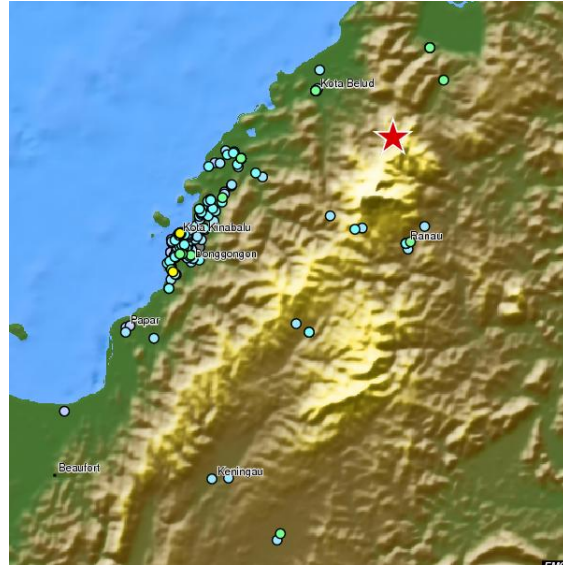

15 minutes de Gloire!

15 minutes de Gloire? Vraiment

Vrai Partout!

Jan. 6, 2016 M4.4, Notification: 8 min 58s

M 4.4 SOUTHERN CALIFORNIA
2016-01-06 06:42:34 -0800 PST

● New visitors to the EMSC website	■ P wave	★ Epicenter
▲ Regional audience (at least one visit in the last 12 months)	■ S wave	

Collecte de témoignages dans les 30 premières min

M4.1 Arizona: 2 400 M7.5 Afghanistan: 450

M4.2 England: 700 M5.2 Malaysia: 160

Collecte de témoignages dans les 30 premières min

M4.9 Vancouver: 2 100 M6.7 India: 820

M4.4 California: 850 M6.3 Afghanistan: 900

Des conséquences inattendues

- Waze mapped in real time police roadblocks during January 2015 terrorist attacks in Paris
- Citizen empowerment:
 - #Portesouvertes : second most popular #