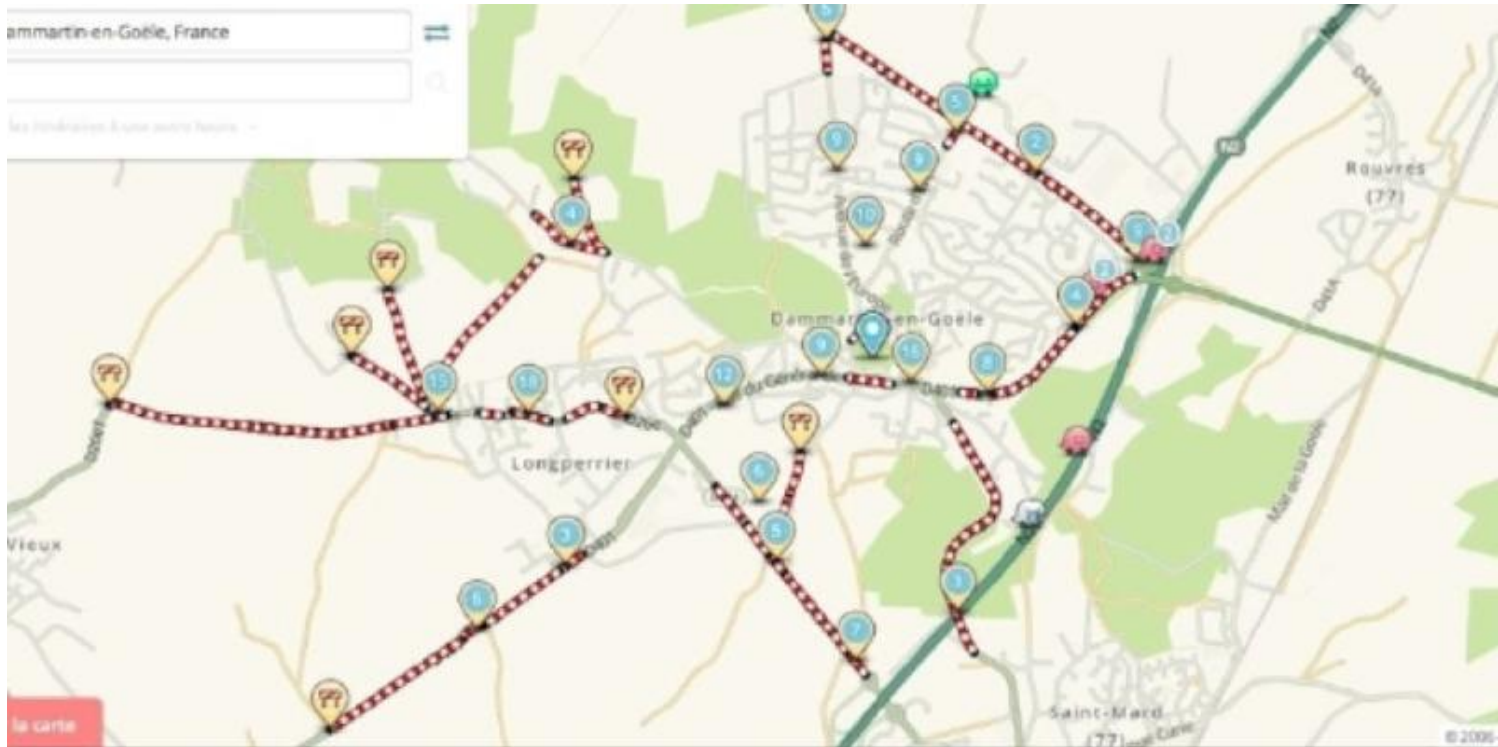

15 minutes de Gloire!

15 minutes de Gloire? Vraiment

Vrai Partout!

Jan. 6, 2016 M4.4, Notification: 8 min 58s

M 4.4 SOUTHERN CALIFORNIA
2016-01-06 06:42:34 -0800 PST

● New visitors to the EMSC website	■ P wave	★ Epicenter
▲ Regional audience (at least one visit in the last 12 months)	■ S wave	

Collecte de témoignages dans les 30 premières min

M4.1 Arizona: 2 400 M7.5 Afghanistan: 450

M4.2 England: 700 M5.2 Malaysia: 160

Collecte de témoignages dans les 30 premières min

M4.9 Vancouver: 2 100 M6.7 India: 820

M4.4 California: 850 M6.3 Afghanistan: 900

Des conséquences inattendues

- Waze mapped in real time police roadblocks during January 2015 terrorist attacks in Paris
- Citizen empowerment:
 - #Portesouvertes : second most popular #