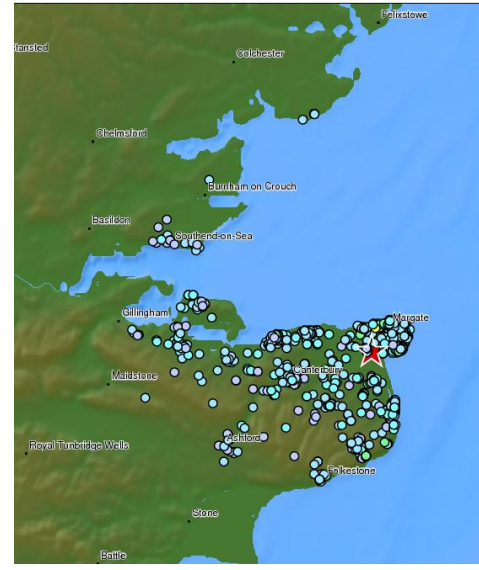

15 minutes de Gloire!

15 minutes de Gloire? Vraiment

Vrai Partout!

Jan. 6, 2016 M4.4, Notification: 8 min 58s

M 4.4 SOUTHERN CALIFORNIA
2016-01-06 06:42:34 -0800 PST

● New visitors to the EMSC website	■ P wave	★ Epicenter
▲ Regional audience (at least one visit in the last 12 months)	■ S wave	

Collecte de témoignages dans les 30 premières min

M4.1 Arizona: 2 400 M7.5 Afghanistan: 450

M4.2 England: 700 M5.2 Malaysia: 160

Collecte de témoignages dans les 30 premières min

M4.9 Vancouver: 2 100 M6.7 India: 820

M4.4 California: 850 M6.3 Afghanistan: 900

Des conséquences inattendues

- Waze mapped in real time police roadblocks during January 2015 terrorist attacks in Paris
- Citizen empowerment:
 - #Portesouvertes : second most popular #