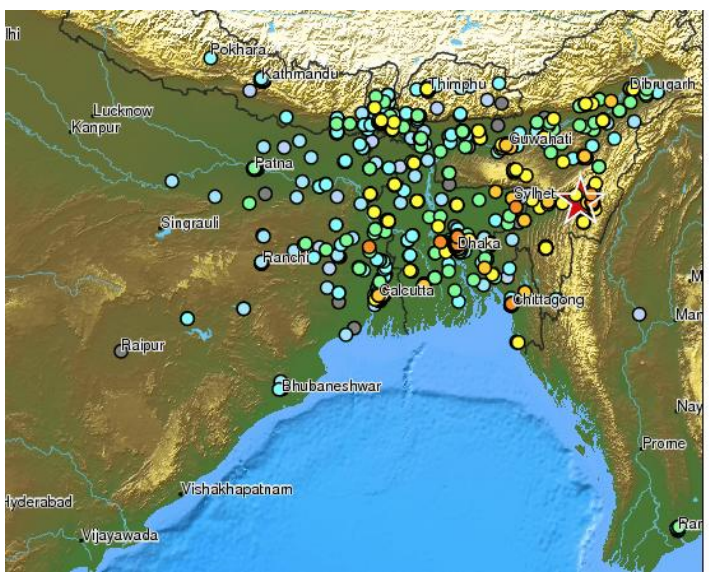

15 minutes de Gloire!

15 minutes de Gloire? Vraiment

Vrai Partout!

Jan. 6, 2016 M4.4, Notification: 8 min 58s

M 4.4 SOUTHERN CALIFORNIA
2016-01-06 06:42:34 -0800 PST

● New visitors to the EMSC website	■ P wave	★ Epicenter
▲ Regional audience (at least one visit in the last 12 months)	■ S wave	

Collecte de témoignages dans les 30 premières min

M4.1 Arizona: 2 400 M7.5 Afghanistan: 450

M4.2 England: 700 M5.2 Malaysia: 160

Collecte de témoignages dans les 30 premières min

M4.9 Vancouver: 2 100 M6.7 India: 820

M4.4 California: 850 M6.3 Afghanistan: 900

Des conséquences inattendues

- Waze mapped in real time police roadblocks during January 2015 terrorist attacks in Paris
- Citizen empowerment:
 - #Portesouvertes : second most popular #