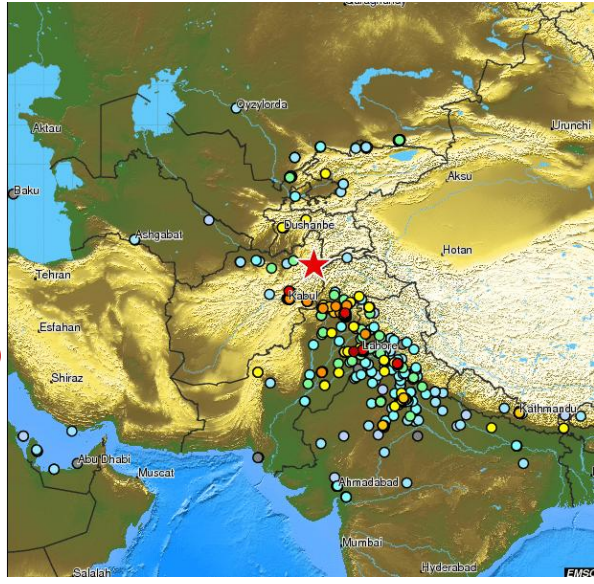

15 minutes de Gloire!

15 minutes de Gloire? Vraiment

Vrai Partout!

Jan. 6, 2016 M4.4, Notification: 8 min 58s

M 4.4 SOUTHERN CALIFORNIA
2016-01-06 06:42:34 -0800 PST

● New visitors to the EMSC website	■ P wave	★ Epicenter
▲ Regional audience (at least one visit in the last 12 months)	■ S wave	

Collecte de témoignages dans les 30 premières min

M4.1 Arizona: 2 400 M7.5 Afghanistan: 450

M4.2 England: 700 M5.2 Malaysia: 160

Collecte de témoignages dans les 30 premières min

M4.9 Vancouver: 2 100 M6.7 India: 820

M4.4 California: 850 M6.3 Afghanistan: 900

Des conséquences inattendues

- Waze mapped in real time police roadblocks during January 2015 terrorist attacks in Paris
- Citizen empowerment:
 - #Portesouvertes : second most popular #