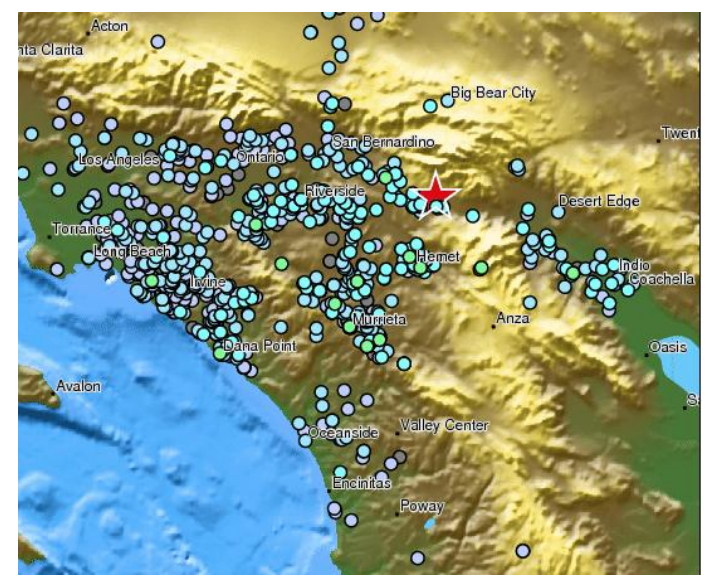

15 minutes de Gloire!

15 minutes de Gloire? Vraiment

Vrai Partout!

Jan. 6, 2016 M4.4, Notification: 8 min 58s

M 4.4 SOUTHERN CALIFORNIA
2016-01-06 06:42:34 -0800 PST

● New visitors to the EMSC website	■ P wave	★ Epicenter
▲ Regional audience (at least one visit in the last 12 months)	■ S wave	

Collecte de témoignages dans les 30 premières min

M4.1 Arizona: 2 400 M7.5 Afghanistan: 450

M4.2 England: 700 M5.2 Malaysia: 160

Collecte de témoignages dans les 30 premières min

M4.9 Vancouver: 2 100 M6.7 India: 820

M4.4 California: 850 M6.3 Afghanistan: 900

Des conséquences inattendues

- Waze mapped in real time police roadblocks during January 2015 terrorist attacks in Paris
- Citizen empowerment:
 - #Portesouvertes : second most popular #