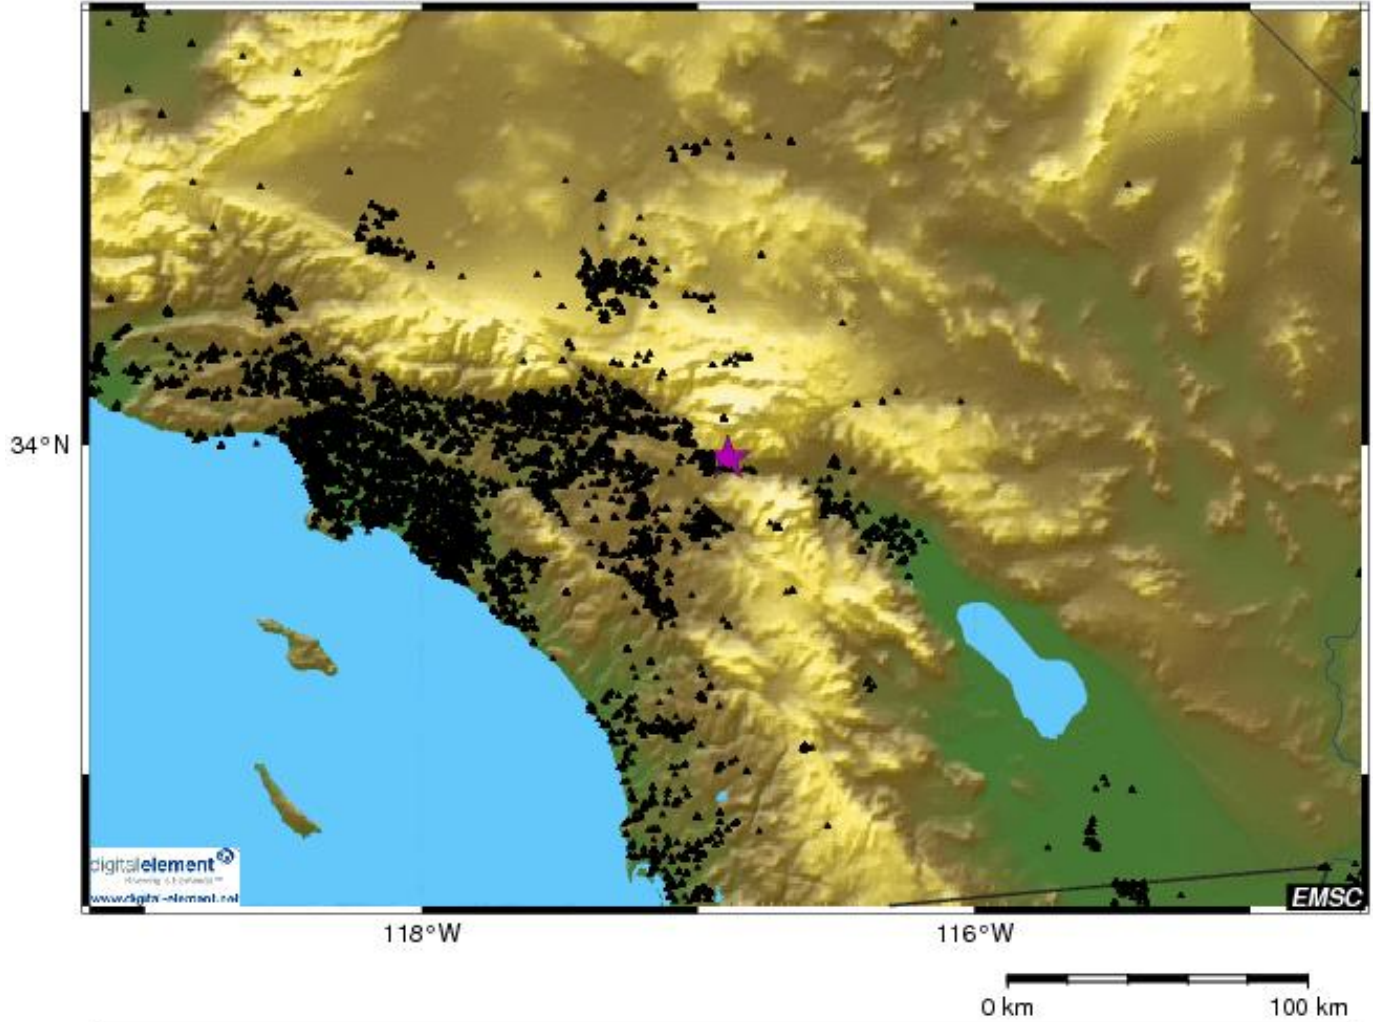

15 minutes de Gloire!

15 minutes de Gloire? Vraiment

Vrai Partout!

Jan. 6, 2016 M4.4, Notification: 8 min 58s

M 4.4 SOUTHERN CALIFORNIA
2016-01-06 06:42:34 -0800 PST

● New visitors to the EMSC website	■ P wave	★ Epicenter
▲ Regional audience (at least one visit in the last 12 months)	■ S wave	

Collecte de témoignages dans les 30 premières min

M4.1 Arizona: 2 400 M7.5 Afghanistan: 450

M4.2 England: 700 M5.2 Malaysia: 160

Collecte de témoignages dans les 30 premières min

M4.9 Vancouver: 2 100 M6.7 India: 820

M4.4 California: 850 M6.3 Afghanistan: 900

Des conséquences inattendues

- Waze mapped in real time police roadblocks during January 2015 terrorist attacks in Paris
- Citizen empowerment:
 - #Portesouvertes : second most popular #